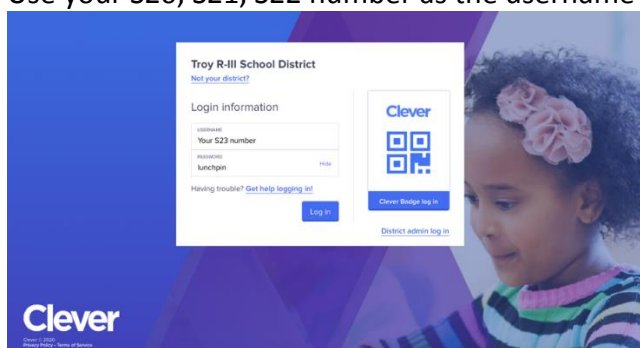

Logging on to Naviance

Use the Quicklink for Naviance on the TBHS Home Page (or go to Clever.com and select log in as a student)

Search for & choose Troy Buchanan High School

Use your S20, S21, S22 number as the username and lunch-pin as password and bookmark this page

Click on the Naviance App and you will be taken to your individual Naviance homepage.