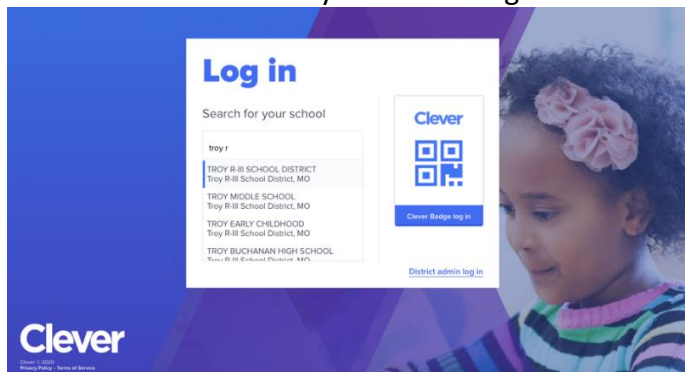

Logging on to Naviance

Use the Quicklink for Naviance on the TBHS Home Page (or go to Clever.com and select log in as a student)

Search for & choose Troy Buchanan High School

Use your S20, S21, S22 number as the username and lunch-pin as password and bookmark this page

Click on the Naviance App and you will be taken to your individual Naviance homepage.